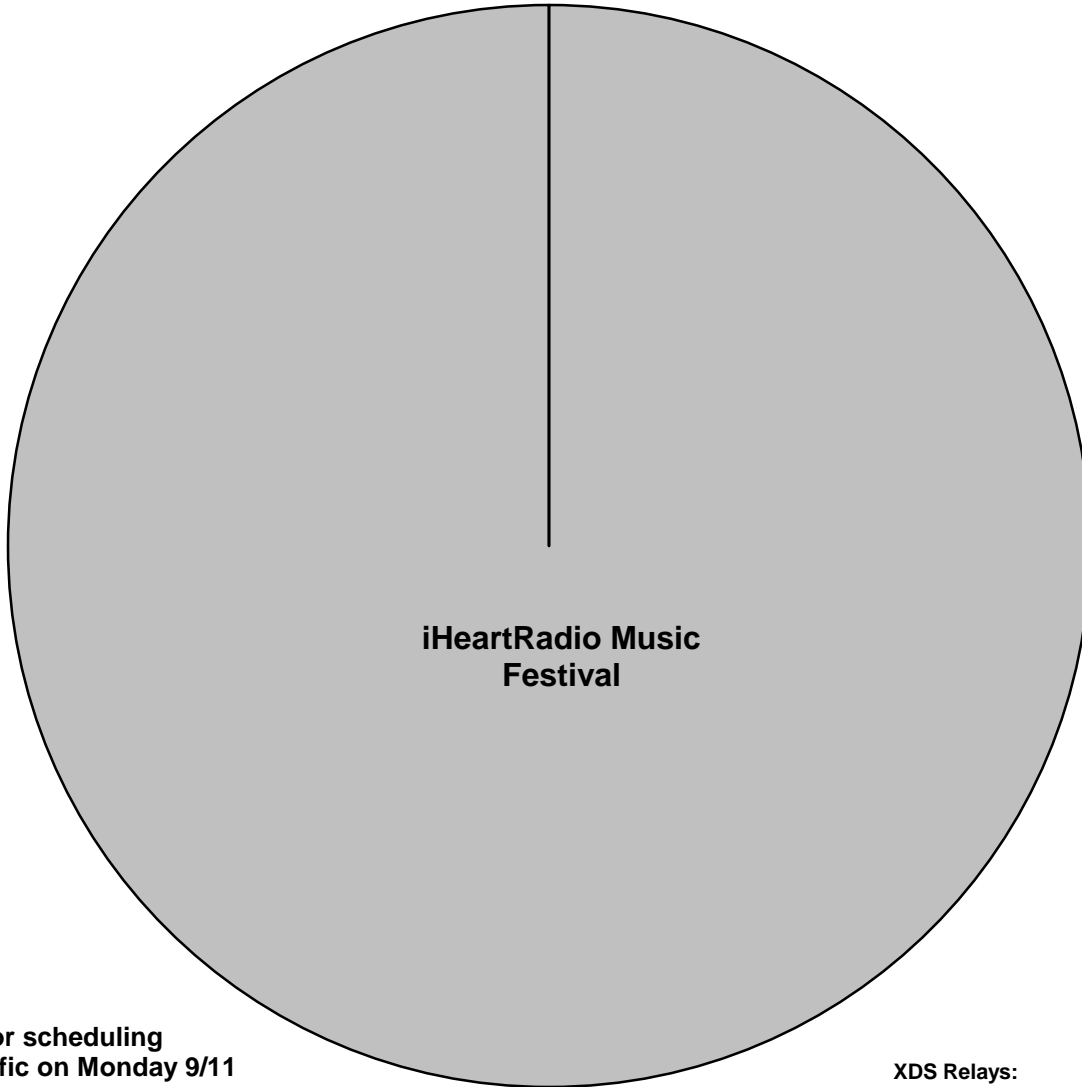

iHeartRadio Music Festival 2017
XDS Program: IHMF - 2017 (PID 1081)
Effective Date: Friday, September 22nd, 2017
Premiere XDS PRO4-P Satellite
10:00 PM - 4:00 AM Eastern
9:00 PM - 3:00 AM Central
8:00PM - 2:00 AM Mountain
7:00 PM - 1:00 AM Pacific
Hour 3 of 6

IHID
00:00

**iHeartRadio Music
Festival**

**PID available for scheduling
after noon pacific on Monday 9/11**

**Testing Monday 9/11 through Wednesday 9/20
with audio and cues
and Thursday 9/21 with audio only
during posted show hours**

Legal ID Cue will be triggered as close to the top of hour as practical. First Hour has no ID at start of show.

Up to 3 Floating Liners Per Hour

It is HIGHLY RECOMMENDED that you schedule a board operator for the evening and run a local delay.